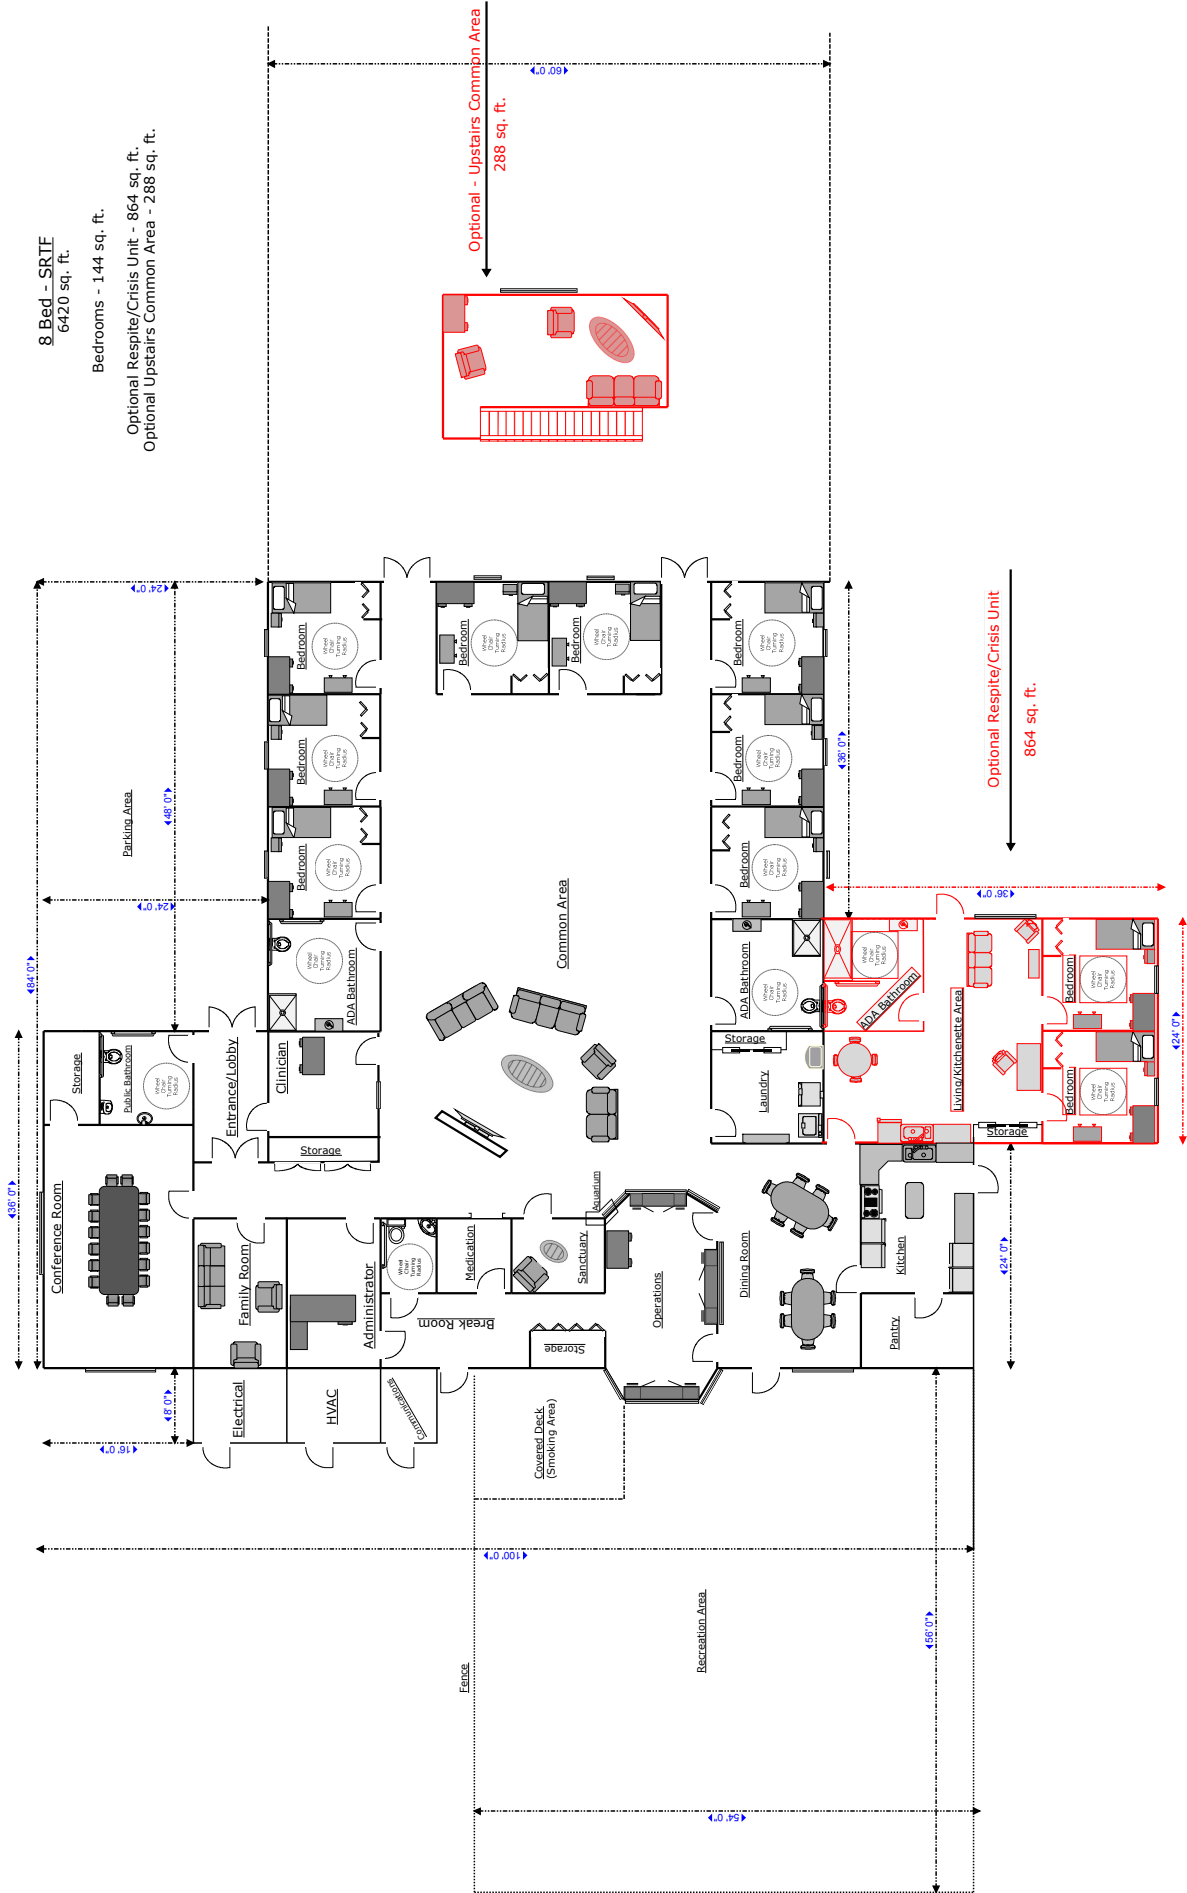

8 Bed - SRTF
6420 sq. ft.

Bedrooms - 144 sq. ft.
Optional Respite/Crisis Unit - 864 sq. ft.
Optional Upstairs Common Area - 288 sq. ft.

Optional - Upstairs Common Area
288 sq. ft.

Optional Respite/Crisis Unit
864 sq. ft.